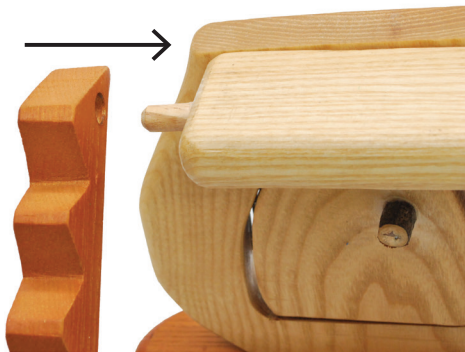

Assembly Instruction

SKU: 063 - NATURAL SMURF'S HOUSE

Step 1

Step 2

Step 3

Step 4

Hardware List

3 pcs

d = 3mm

h = 40mm