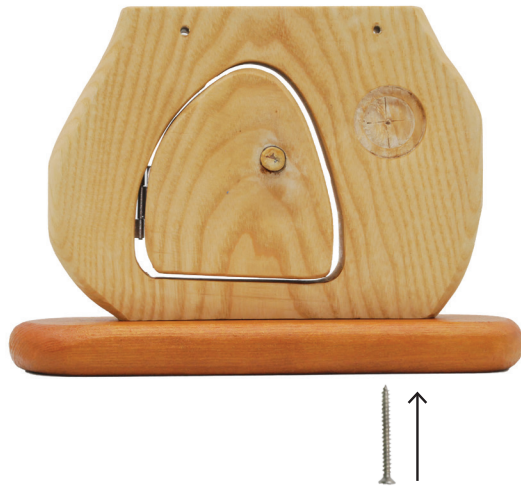

Assembly Instruction

SKU: 063 - NATURAL SMURF'S HOUSE

Step 1

Step 2

Step 3

Step 4

Hardware List

3 pcs

d = 3mm

h = 40mm