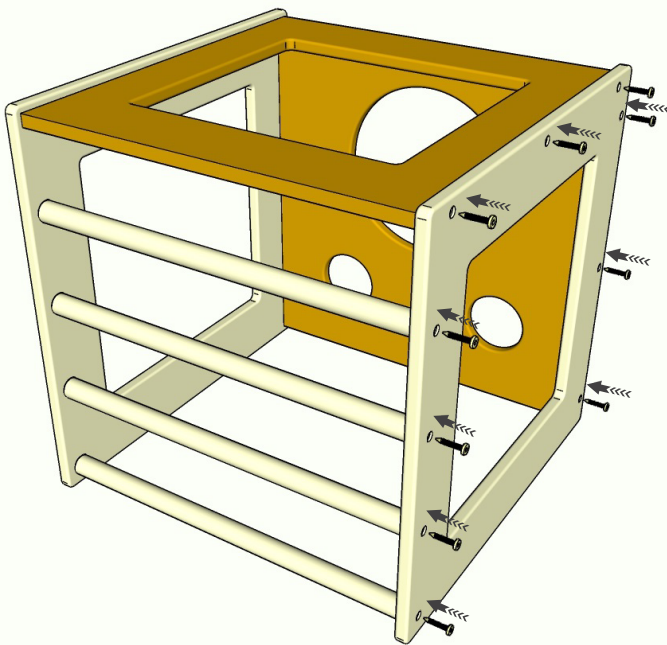

Toddler Play Cube

Step 1

Step 2

Step 3

Step 4

Assembly Instruction

SKU : 696

Toddler Play Cube

Step 5

Final

Hardware List

20 pcs

1 pcs

h: 30mm d: 6mm

 **TOYS**
learning through play

Distributed by
Quins group Pty Ltd (Australia)
Quins Group America LLC (The USA)
www.qtoys.com.au