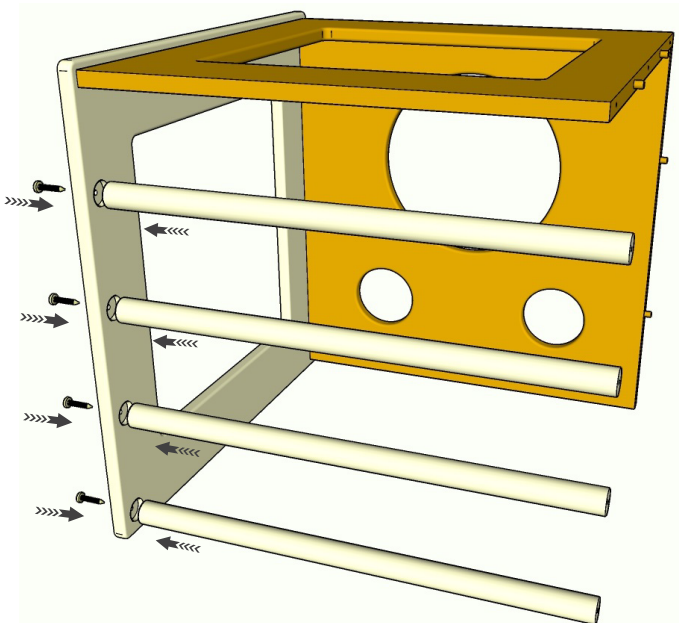

Toddler Play Cube

Step 1

Step 2

Step 3

Step 4

Assembly Instruction

SKU : 696

Toddler Play Cube

Step 5

Final

Hardware List

20 pcs

1 pcs

h: 30mm d: 6mm

 **TOYS**
learning through play

Distributed by
Quins group Pty Ltd (Australia)
Quins Group America LLC (The USA)
www.qtoys.com.au